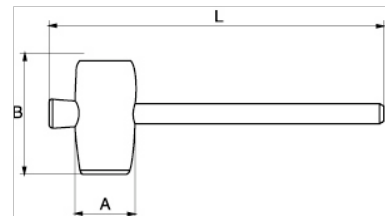

3625RM

Rubber Mallets with Wooden Handle

PRODUCT DETAILS

- Black rubber composition avoids marking the working piece
- Comfortable to use with wooden handle

PRODUCT ATTRIBUTES

Product	A	B	L	
3625RM-55	55 mm	90 mm	305 mm	290 g
3625RM-65	65 mm	115 mm	350 mm	460 g
3625RM-75	75 mm	125 mm	355 mm	660 g
3625RM-90	90 mm	118 mm	350 mm	850 g