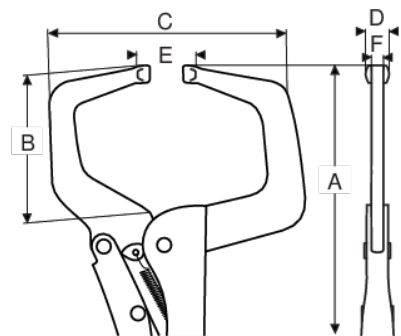

2963

Grip Locking Clamps with C-Clamp

PRODUCT DETAILS

- Chrome finish for good rust protection, black painted jaws
- Holds larger parts
- Adjustable locking power, fixing nut, easy to unlock

- Shape: C-shaped locking clamp
- Holds 2 work pieces together for welding, soldering, gluing, marking off etc.

Follow the Fish!

PRODUCT ATTRIBUTES

Product	A	B	C	D	E	F	
2963-280	283 mm	100 mm	140 mm	12 mm	0-100 mm	6 mm	990 g
2963-450	458 mm	260 mm	160 mm	12 mm	0-260 mm	6 mm	1470 g
2963-630	580 mm	400 mm	277 mm	40 mm	0-200 mm	16 mm	3940 g